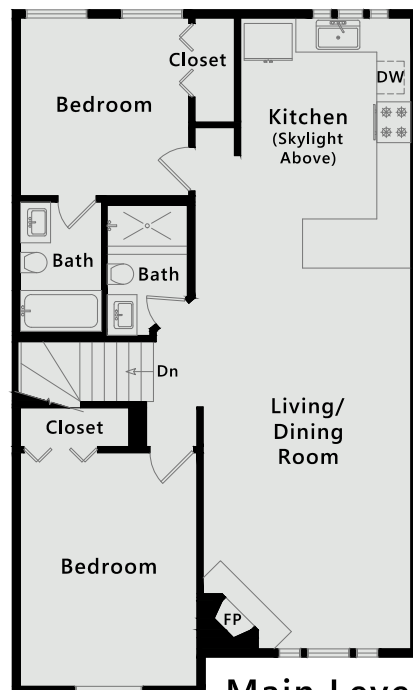

## 2723 39th Avenue

San Francisco, CA

1,605 Sq Ft

385 Sq Ft

Lower Level

595 Sq Ft

Main Level

1,010 Sq Ft