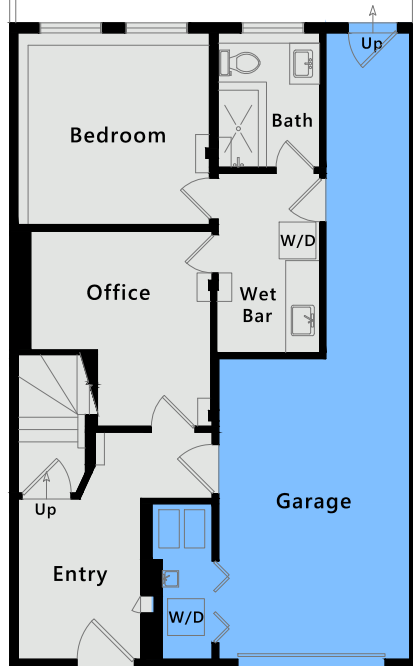

Note: Square footage data represents an estimate and has been derived simply for the marketing-style floor plans developed by Open House Drafting.

## 2723 39th Avenue

San Francisco, CA

1,605 Sq Ft

385 Sq Ft

Lower Level

595 Sq Ft

Main Level

1,010 Sq Ft